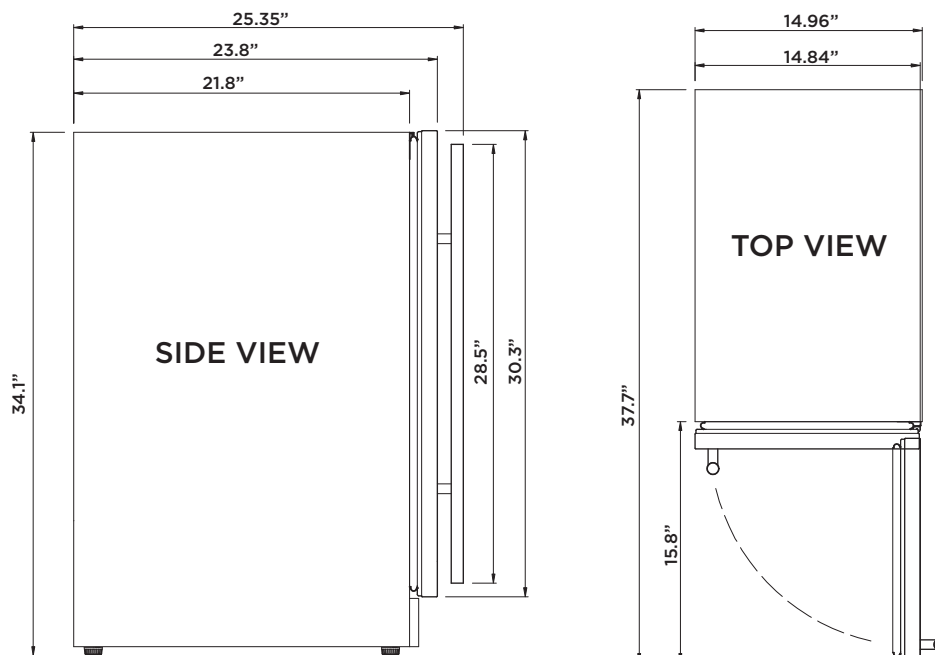

SPRBC031D1SS

Silhouette

PROFESSIONAL™

www.silhouetteappliances.com

BENEFITS

Model #	SPRBC031D1SS
Capacity-Wine Compartment	Stores up to 66 beverage cans and up to 7 bottles* of wine
Volume	3.1 cu. ft.
Temperature Range	34F - 50F (1C-10C)
Noise	39 db
Door Frame	304 grade seamless stainless steel
Cabinet	Matte black textured steel
Interior Finish	Matte black
Door Style	Single door
Reversible Door Swing	Yes
Door Hinge	Hidden for flush fit installation
Door Glass	Low E, Dual pane, Argon filled
Door Handle	Pro-style, 20% longer than previous model
Door Lock	Yes
Shelving	3 adjustable glass shelves with trim
Lighting Option 1	On/Off with door opening/closing
Lighting Option 2	On 100% illumination for 2 hours
Lighting Option 3	On 50% illumination for 2 hours
Lighting Option 4	Always on
Light Colours	Choose between Arctic white or Azure blue
Controls	Digital seamless capacitive touch
Temperature Recall	Yes reverts to last set temperature after power outage
Alarm	Yes, temperature and door ajar
Sabbath Mode	Yes

PRODUCT SPECIFICATIONS

UPC 067638024822

Unit Dimensions

Width 14.9" in.
Min. Height 34.1" in.
Max. Height 34.25" in.
Depth 23.8" in.

(DOES NOT INCLUDE HANDLE)

Installation

Gross Weight: 92.6 lbs.
Built-in under counter or free standing
Refrigerant: R600
Size: Min 15.3" wide opening required

AC Power

115V, 60Hz at MAX 1.5A
Power cord length: 6.5 ft.

Platinum Warranty

2 year parts and labor coverage

*based on standard 750ml bordeaux style bottle