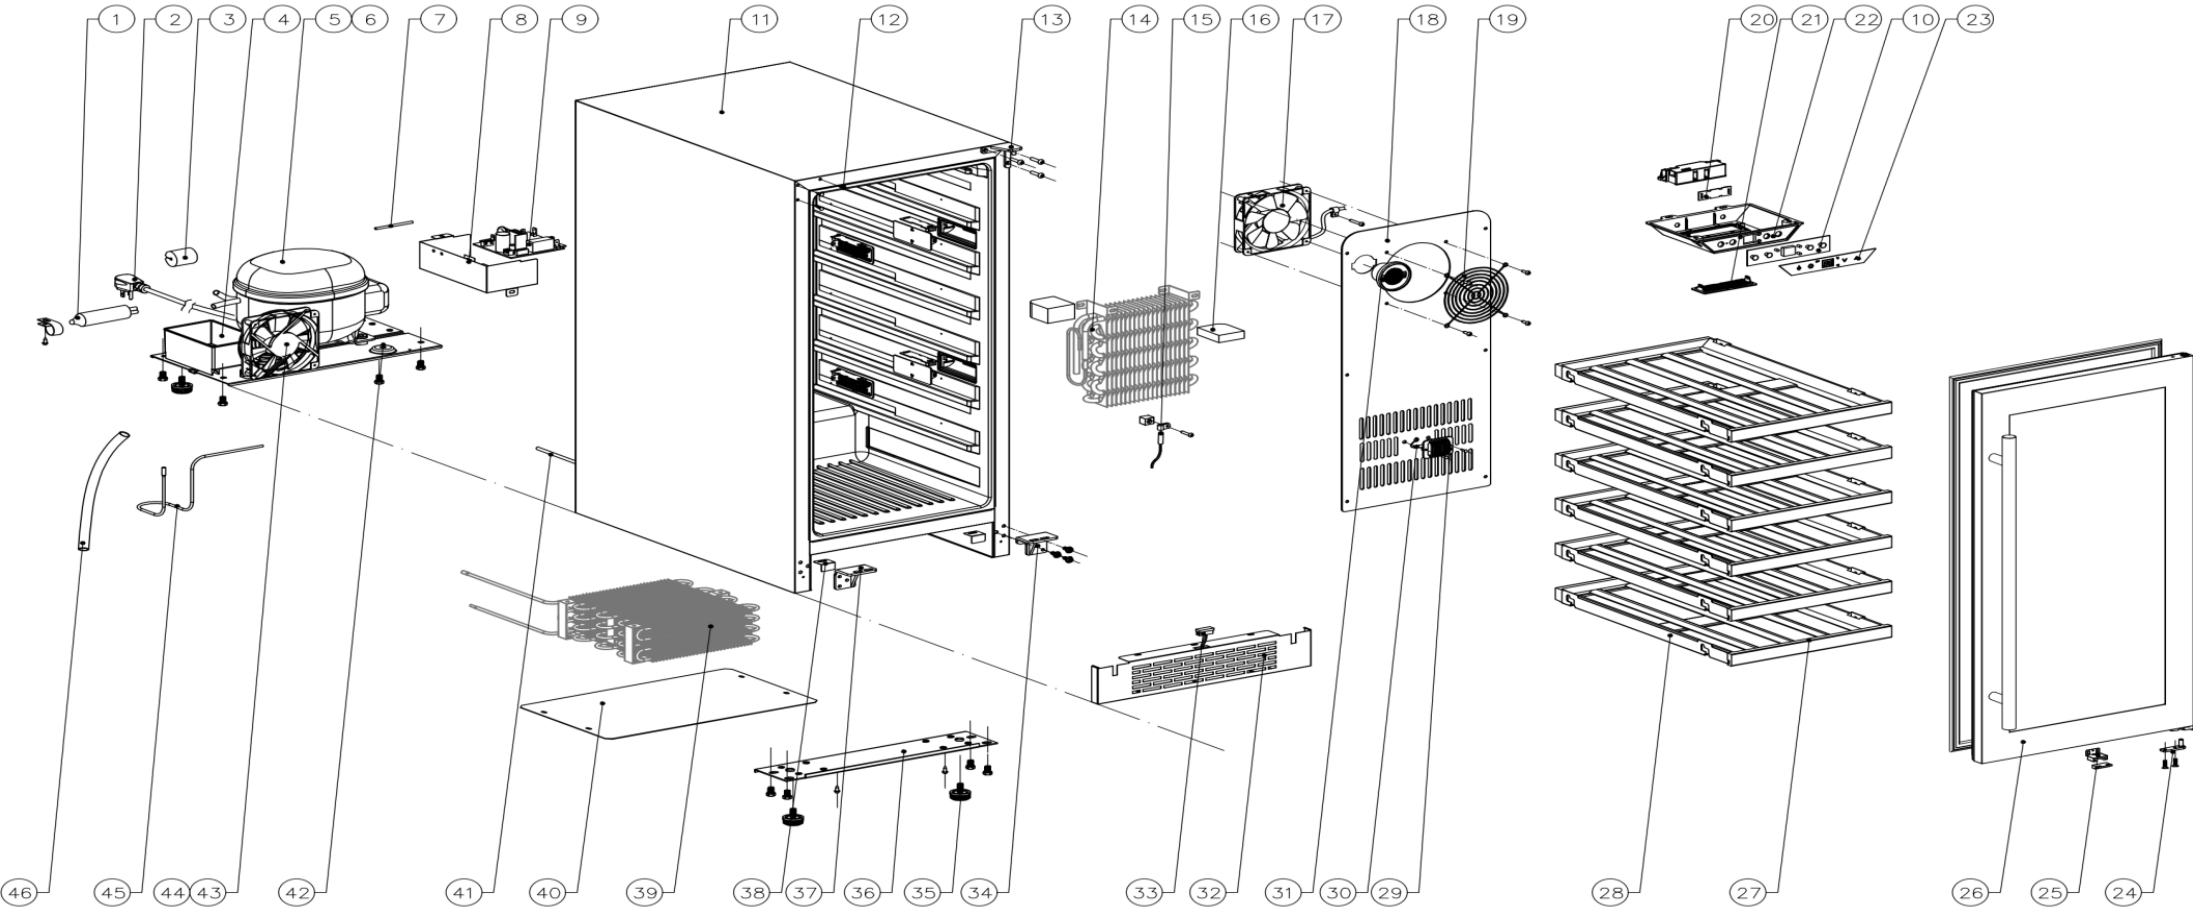

# PRW15C01BG

Presrv™ Size Single Zone Wine Cooler

# ZEPHYR

**PRW15C01BG**

<b>Ref #</b>	<b>Part #</b>	<b>Description</b>	<b>Qty.</b>
1	56300003	Dryer Filter	1
2	11030118	Power Cord	1
3	56220035	Anti Vibration Gasket	1
4	56130043	Drip Tray	1
5	12160008	Compressor	1
6	11030119	Compressor Ground Wire	1
7	50330010	Sealing Tube	1
8	56200111	Main PCB Box	1
9	11010109	Main Power Control Board	1
10	11010110	Display Control Board	1
12	56210074	Decorative Hole Cover	3
13	54180044	Upper Right Hinge	1
14	54240005	Evaporator	1
15	11050007	Sensor	1
16	56180015	Evaporator Foam	1
17	12130032	Fan	1
18	54170023	Air Duct Board	1
19	54210017	Fan Cover	1
20	12010011	Tri Color LED Light	5
21	52150014	Light Cover	5
22	56200112	Display Board Box	1
23	52050021	Display Panel	1
24	54190062	Door Axis Plate	1
25	54220011	Door Magnet	1
26	50230017	Door	1
26	56220048	Door Gasket	1
26	50280003	Handle	1
27	50150038	Sliding Wooden Shelf Assembly	6