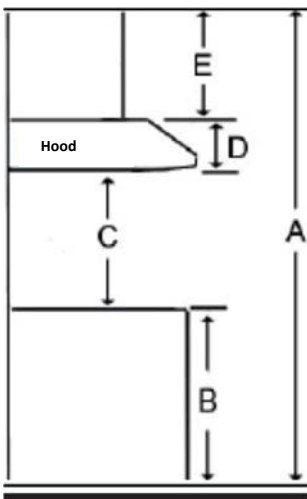

Selected Model	
Model number	AVM-278PS
Dimensions	
Dimensions	27 3/8" (W) x 11 3/4"(D) x 13 1/2"-16" (H)
Exterior Appearance	
Stainless steel grade	201
Features	
Control	Mechanical push buttons
Lighting	2 bulbs, 3W LED (bulbs included)
Blower type	860 CFM, 3-Speed
Blower performance	Speed 1, 1.0 sones Speed 3, 4.0 sones
Filter type	2 aluminium superior micro hole filters and stainless steel baffle filters included
Duct transition	6" Round (Top)
Ducting	Ducted
Electrical Requirements	
Electrical requirements	120V / 60Hz / 2.7 Amps
Warranty	
1-year Warranty	Parts and labour, in-home service

Dimensions

Installation

A	Floor to ceiling height	variable
B	Floor to counter top height (standard)	36"
C	Recommended height between cooking surface and bottom of the hood	28" to 30"
D	Hood height (including transition height (4"))	16"
E	Cabinet height	N/A

Duct transition

Top 6" Round

The information contained herein is based on sources that we believe to be reliable, but is not guaranteed by us, may be incomplete and/or may change without notice.