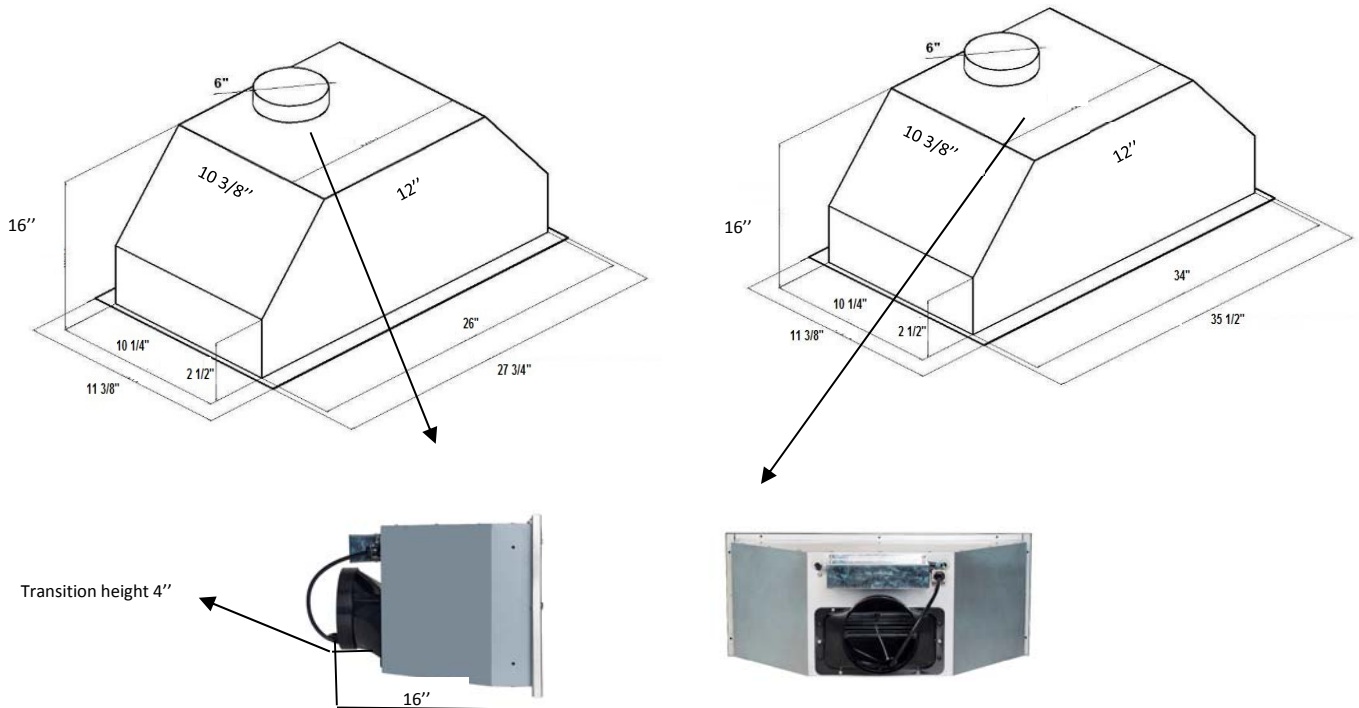

Selected Model	
Model number	AVM-278PS
Dimensions	
Dimensions	27 3/8" (W) x 11 3/4"(D) x 13 1/2"-16" (H)
Exterior Appearance	
Stainless steel grade	201
Features	
Control	Mechanical push buttons
Lighting	2 bulbs, 3W LED (bulbs included)
Blower type	860 CFM, 3-Speed
Blower performance	Speed 1, 1.0 sones Speed 3, 4.0 sones
Filter type	2 aluminium superior micro hole filters and stainless steel baffle filters included
Duct transition	6" Round (Top)
Ducting	Ducted
Electrical Requirements	
Electrical requirements	120V / 60Hz / 2.7 Amps
Warranty	
1-year Warranty	Parts and labour, in-home service

Dimensions

Installation

A	Floor to ceiling height	variable
B	Floor to counter top height (standard)	36"
C	Recommended height between cooking surface and bottom of the hood	28" to 30"
D	Hood height (including transition height (4"))	16"
E	Cabinet height	N/A