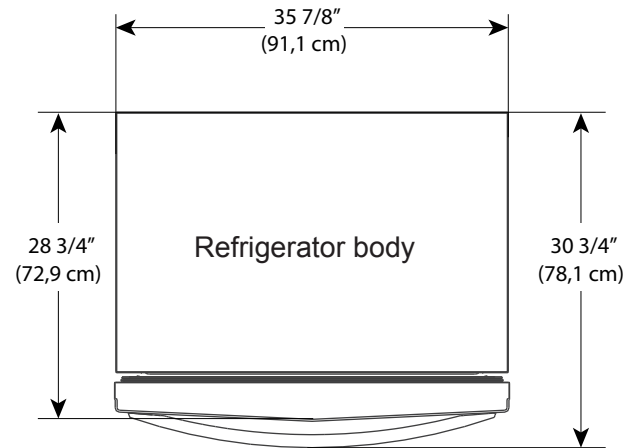

FULGOR

MILANO

Refrigerator French Door 600 SERIES

Weight & Dimensions

Leave a 1/2" (1.25) space at the top and 1" (2.54cm) behind the refrigerator for proper ventilation.
For next to wall installation, leave 3 3/4" (9.5cm) minimum on both sides for door opening.

PACKAGING DIMENSION	cm	inches
	WIDTH	98,5 cm
DEPTH	78 cm	30 3/4"
HEIGHT	188,5 cm	74 1/4"

WEIGHT	lb	Kg
	GROSS WEIGHT	326.3 lb
NET WEIGHT	302 lb	137 Kg