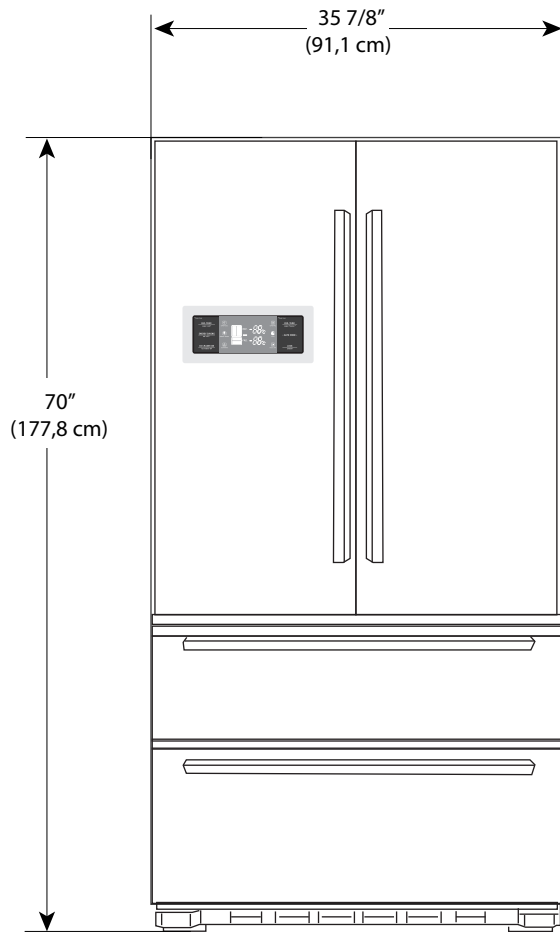

FULGOR

MILANO

Refrigerator French Door 600 SERIES

Weight & Dimensions

Leave a 1/2" (1.25) space at the top and 1" (2.54cm) behind the refrigerator for proper ventilation.
For next to wall installation, leave 3 3/4" (9.5cm) minimum on both sides for door opening.

PACKAGING DIMENSION	cm	inches
	WIDTH	98,5 cm
DEPTH	78 cm	30 3/4"
HEIGHT	188,5 cm	74 1/4"

WEIGHT	lb	Kg
	GROSS WEIGHT	326.3 lb
NET WEIGHT	302 lb	137 Kg