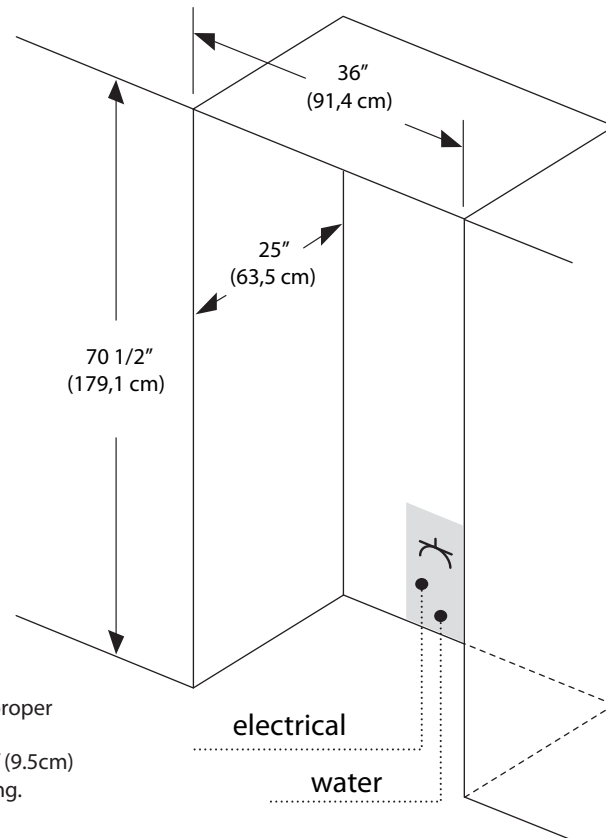

FULGOR

MILANO

Refrigerator French Door 600 SERIES

Weight & Dimensions

Leave a 1/2" (1.25) space at the top and 1" (2.54cm) behind the refrigerator for proper ventilation.
For next to wall installation, leave 3 3/4" (9.5cm) minimum on both sides for door opening.

PACKAGING DIMENSION	cm	inches
	WIDTH	98,5 cm
DEPTH	78 cm	30 3/4"
HEIGHT	188,5 cm	74 1/4"

WEIGHT	lb	Kg
	GROSS WEIGHT	326.3 lb
NET WEIGHT	302 lb	137 Kg