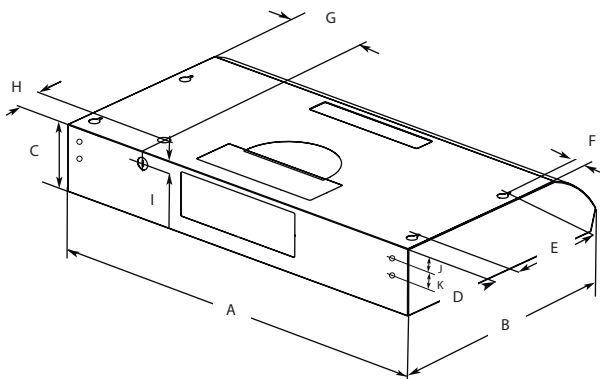

FEATURES

Size (in) & Type	30" or 36" wide Under cabinet
Finish	Stainless Steel
Controls	Backlit Push Button- 3 Speed
Illumination	2 LED
Installation Type	Recirculating Kit sold separately
Blower Type	Speed 1, 110 CFMs Speed 2, 200 CFMs Speed 3, 280 CFMs
Filter Type	Dishwasher- Safe, Aluminum Mesh
Noise (sones):	Min: 1.5, Max: 4.7 Sones
Duct Transition	Rectangular 3" x 1/4" x 10" with Back Draft Damper
Electrical	120 Volts, 60 Hertz, 115 Watts, 1 Amps

Line Drawing

PLUS

LED LIGHT

LED lighting is undoubtedly the smartest solution in terms of energy saving. Expected life time of over 20.000 hours, represents the most remarkable advantage of LED light bulbs.

Accessories

No Return Valve 7"

CODE: KIT02723 / (30", 36")

Duct Transition 7"

CODE: KIT02722 / (30", 36")

	Models	
	ENM230S1	ENM236S1
A	30 " (76.2 cm)	36 " (91.4 cm)
B	18$\frac{3}{8}$" (47.3 cm)	
C	4 $\frac{1}{16}$" (12.5 cm)	
D	1$\frac{1}{2}$" (3.8 cm)	
E	9 " (22.9 cm)	
F	1" (2.5 cm)	
G	6 $\frac{9}{16}$" (16.7 cm)	
H	1$\frac{1}{16}$" (5 cm)	
I	$\frac{7}{8}$" (2.2 cm)	
J	1$\frac{1}{16}$" (2.6 cm)	
K	1$\frac{1}{16}$" (3.6 cm)