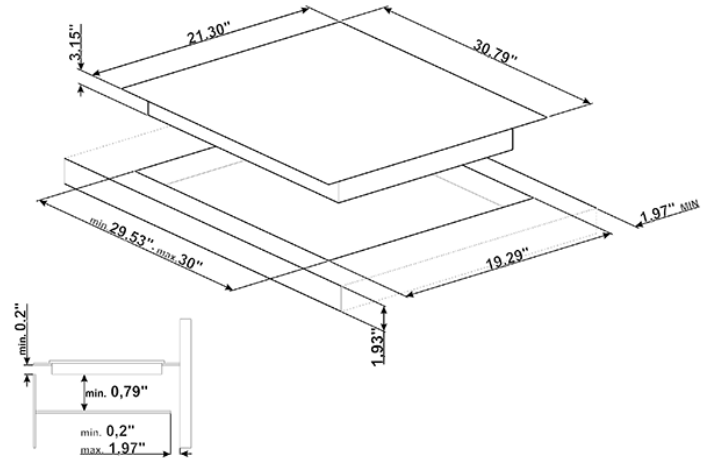

78,2 CM (approx. 31"), Induction cooktop,
black, ultra-low profile
EAN13: 8017709207274

- 4 "full-power" cook zones • Front-central: 1,200W - Ø 6" (145mm) - Booster 2,000W • Back-right: giant - 2,500W - Ø 11" (270mm) - Booster: 3,700W • Back-left: 1,800W - Ø 7 1/2" (180mm) - Booster: 2,500W • Front-left: 1,800W - Ø 7 1/2" (180mm) - Booster: 2,500W • Bridge zone: 385x230mm - Booster:4,000W • Slider touch controls setting • 1 bridge area: extended cooking zone (front-left+back-left position) • 9 power levels for each zone • Simmering function • Melting/low-temperature cooking function • Indication of the minimum pan diameter • Residual heat indicator for each zone • Protection against accidental start-up • Automatic safety cut-out • Individual timer for each zone • Child safety lock • Voltage rating: 208/240V - 60Hz • Connected load (nominal power): 6.8/7.4kW • Amps 208/240V: 33Amps • Double 40 Amp breaker required on both sides of line with ground