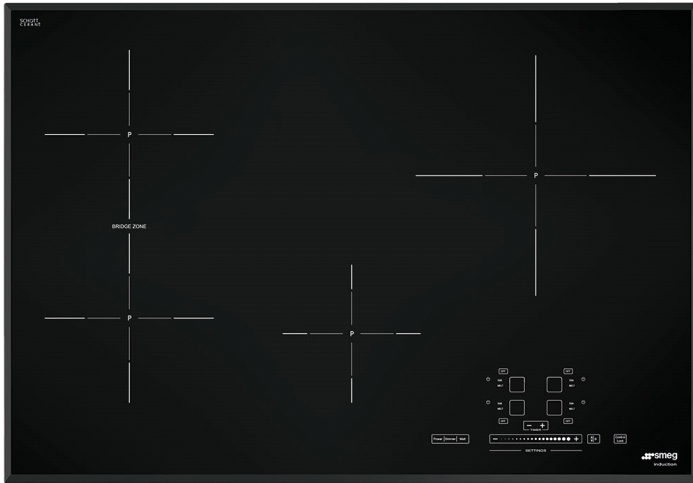

78,2 CM (approx. 31"), Induction cooktop,
black, ultra-low profile
EAN13: 8017709207274

- 4 "full-power" cook zones • Front-central: 1,200W - Ø 6" (145mm) - Booster 2,000W • Back-right: giant - 2,500W - Ø 11" (270mm) - Booster: 3,700W • Back-left: 1,800W - Ø 7 1/2" (180mm) - Booster: 2,500W • Front-left: 1,800W - Ø 7 1/2" (180mm) - Booster: 2,500W • Bridge zone: 385x230mm - Booster:4,000W • Slider touch controls setting • 1 bridge area: extended cooking zone (front-left+back-left position) • 9 power levels for each zone • Simmering function • Melting/low-temperature cooking function • Indication of the minimum pan diameter • Residual heat indicator for each zone • Protection against accidental start-up • Automatic safety cut-out • Individual timer for each zone • Child safety lock • Voltage rating: 208/240V - 60Hz • Connected load (nominal power): 6.8/7.4kW • Amps 208/240V: 33Amps • Double 40 Amp breaker required on both sides of line with ground