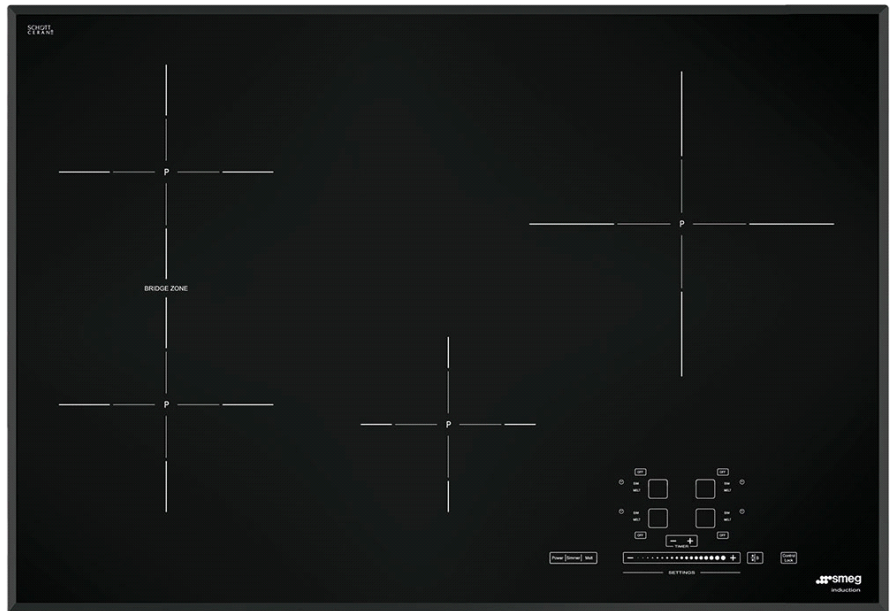

SIMU530B

78,2 CM (approx. 31"), Induction
cooktop,
black, ultra-low profile

EAN13: 8017709207274

4 "full-power" cook zones

Front-central: 1,200W - Ø 6" (145mm) - Booster
2,000W

Back-right: giant - 2,500W - Ø 11" (270mm) -
Booster: 3,700W

Back-left: 1,800W - Ø 7 1/2" (180mm) - Booster:
2,500W

Front-left: 1,800W - Ø 7 1/2" (180mm) - Booster:
2,500W

Bridge zone: 385x230mm - Booster:4,000W

Slider touch controls setting

1 bridge area: extended cooking zone (front-
left+back-left
position)

9 power levels for each zone

Simmering function

Melting/low-temperature cooking function

Indication of the minimum pan diameter

Residual heat indicator for each zone

Protection against accidental start-up

Automatic safety cut-out

Individual timer for each zone

Child safety lock

Voltage rating: 208/240V - 60Hz

Connected load (nominal power): 6.8/7.4kW

Amps 208/240V: 33Amps

Double 40 Amp breaker required on both sides of
line
with ground