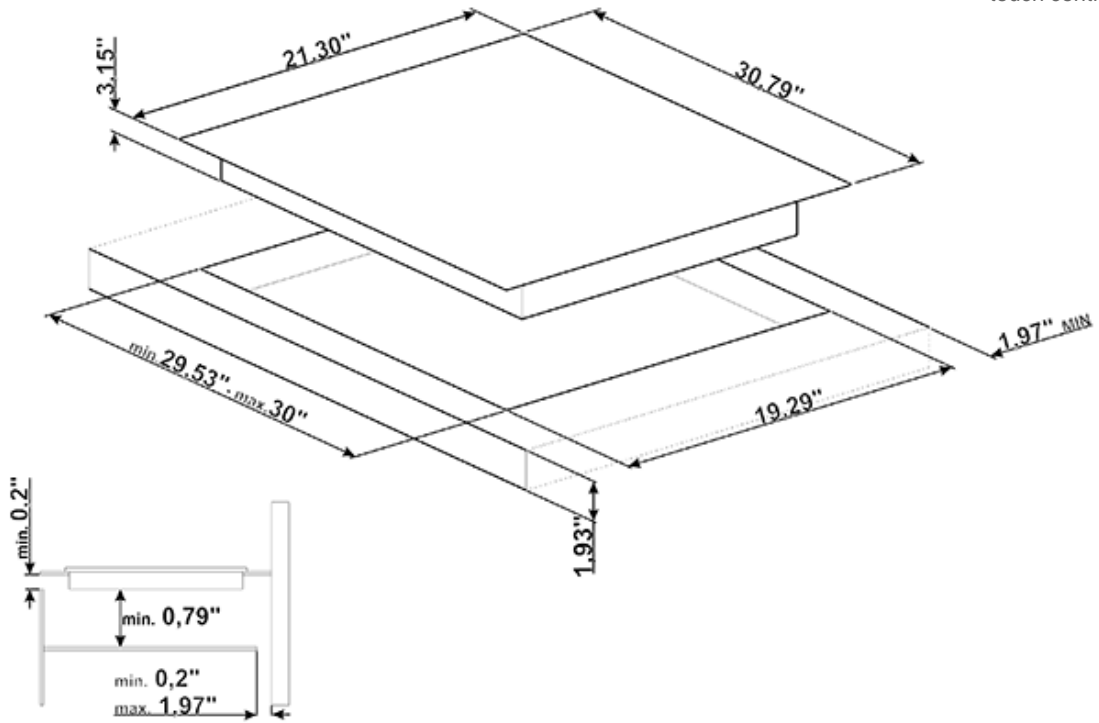

SIMU530B

induction
30,79"
black
touch control

SMEG U.S.A. INC.
A&D BUILDING
150 EAST 58th STREET, 7th FLOOR
NEW YORK, NY, 10155
Tel. +1 212 265 5378
Fax +1 212 265 5945