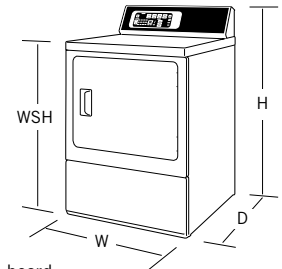

# DRYERS

**DR3**

**DR5**

**DR7**

Product Code	Gas:	DR3001WG DR3002WG	DR5001WG DR5002WG	DR7001WG DR7002WG
	Electric:	DR3001WE DR3002WE	DR5001WE DR5002WE	DR7001WE DR7002WE
Available Colors		White	White	White
Capacity – Cu. Ft.		7.0	7.0	7.0
Galvanized Cylinder		•	•	•
Stainless Steel Cylinder				
Preset Cycles		3	4	7
Moisture Sensor				•
Auto Dry Cycles		2	3	4
220-CFM Exhaust		•	•	•
1/3 HP Motor		•	•	•
Temperature Selections		3	4	4
ADA Compliant		•	•	•
Anti-Wrinkle Cycle				•
Reversible Door		•	•	•
Time Remaining Display				•
End of Cycle Signal			•	•
Favorite Cycles				•
Eco Cycle				•
Control Location		Rear	Rear	Rear
Warranty		3-Year Parts & Labor	5-Year Parts & Labor	7-Year Parts & Labor
Model No. (Gas)		ADG3SRGS115CW01 ADG3SRGS115CW14	ADG4BRGS115CW01 ADG4BRGS115CW14	ADGE9RGS115CW01 ADGE9RGS115CW14
(Electric)		ADE3SRGS175CW01 ADE3SRGS175CW14	ADE4BRGS175CW01 ADE4BRGS175CW14	ADEE9RGS175CW01 ADEE9RGS175CW14

DIMENSIONS	W-Width	H-Height	D-Depth	WSH-Work Surface Height	Depth with Door Open
DR3	68.3 cm	108.6 cm	71.1 cm	91.4 cm	130.8 cm
DR5	68.3 cm	108.6 cm	71.1 cm	91.4 cm	130.8 cm
DR7	68.3 cm	108.6 cm	71.1 cm	91.4 cm	130.8 cm